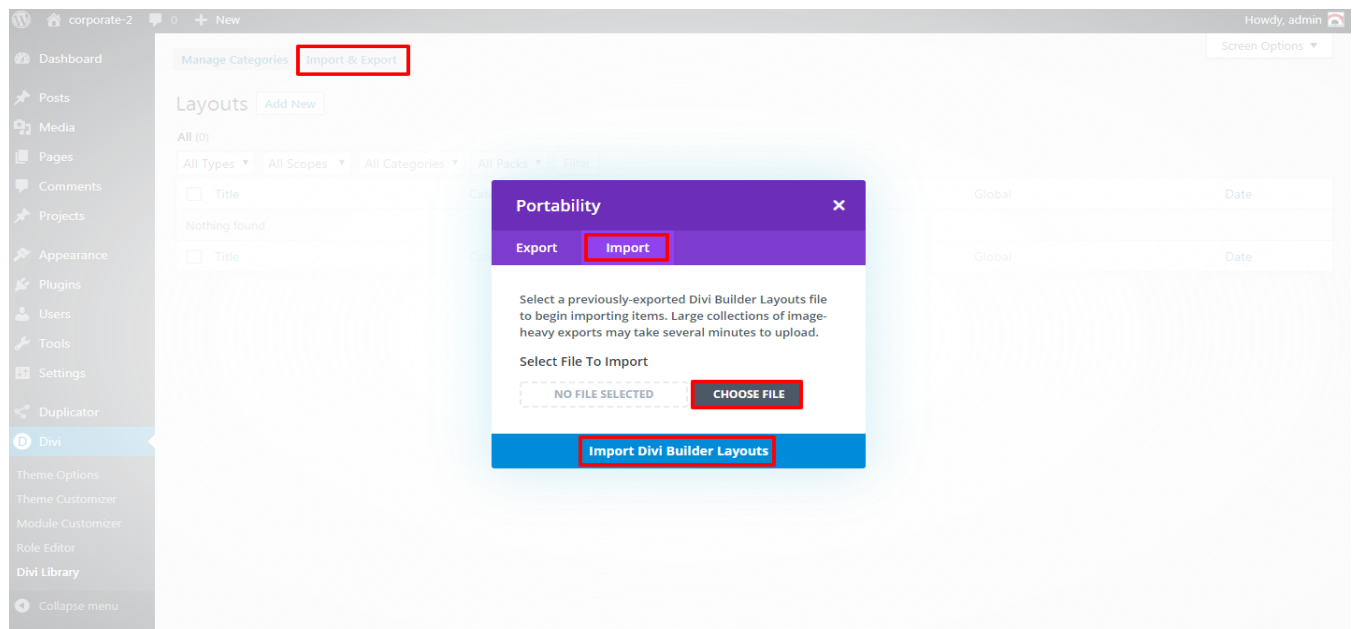

How To Import Divi Layout :-

Steps for importing layout:

1. Open WordPress Dashboard -> Activate Divi Parent Theme -> Start By Downloading Zip File and [Xml File](#)
2. Unzip files and you will find one copy of each ie XML File(media.xml, post.xml, project.xml), Layout JSON File, and CSS File.
3. Import post xml / media xml file only in our case under Tools -> Import -> WordPress Import
4. Import Layout (corporate.json) file under Divi -> Divi Library -> Import & Export Button

5. After importing JSON files you will see as below:

Title	Categories	Type	Global
Corporate-Creative Business One Page Layout — Divi	—	layout	

6. Add New Page and Click on “Load Layout”